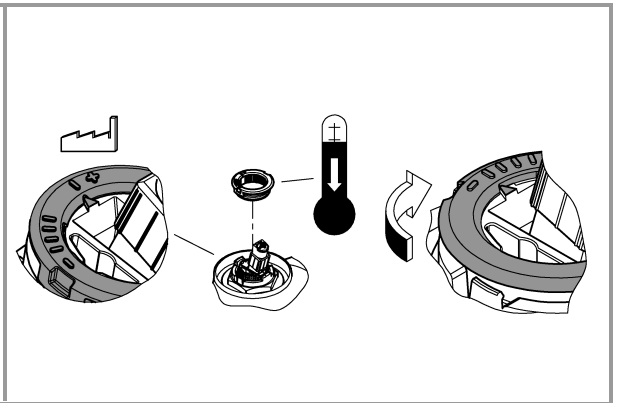

3

4

5

* =

*19 332	32mm	*19 017	13mm

Pure Freude an Wasser

GROHE
WAVES

D