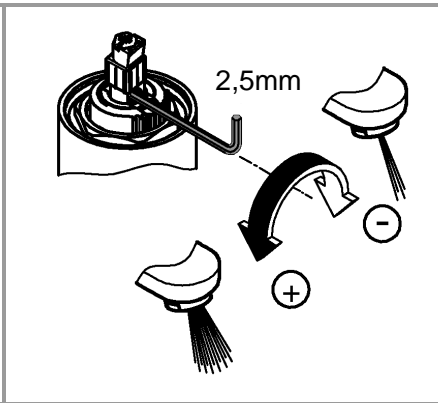

3

4

5

* =

*19 332	32mm	*19 017	13mm

Pure Freude an Wasser

GROHE
WAVES

D